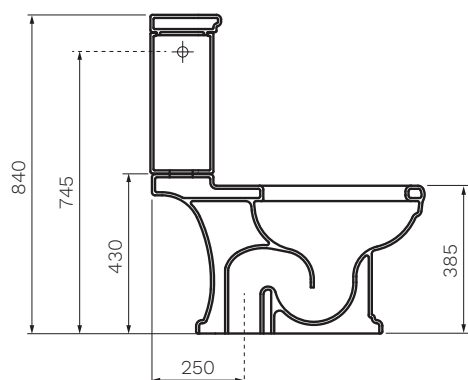

Hermitage Wall Faced Suite

Product Code: ACH01

The Hermitage Collection blends contemporary functionality with classic Victorian styling and intricate finishing touches.

Gloss
White

SIDE VIEW

TOP VIEW

- Colour & Finish** — Gloss White
- Material** — Ceramic
- W x D x H** — 420 x 710 x 840mm
- Rim Type** — Box Rim
- Seat Type** — Heavy Grade, Soft Close, Chrome Plated Metal Hinges (ACH03)
- S Trap** — 250mm Fixed Trap
- Water Inlet** — Back Inlet 745mm height FFL / Bottom Inlet L&R
- WELS** — 4 STAR 4.5/3L 3.3L Average Flush
- Warranty** — 10 Years (Conditions Apply)

ARTCERAM

Note: Dimensions are in millimetres and nominal. They can vary according to material and manufacturing tolerances. Exact dimensions should be determined by measuring actual product. PARISI reserves the right to vary specifications without notice.