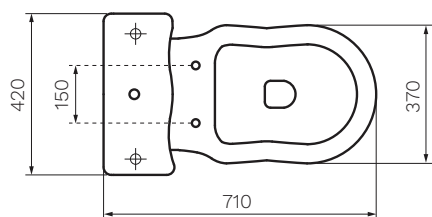

Hermitage Wall Faced Suite

Product Code: ACH01

The Hermitage Collection blends contemporary functionality with classic Victorian styling and intricate finishing touches.

Gloss
White

SIDE VIEW

TOP VIEW

- Colour & Finish** — Gloss White
- Material** — Ceramic
- W x D x H** — 420 x 710 x 840mm
- Rim Type** — Box Rim
- Seat Type** — Heavy Grade, Soft Close, Chrome Plated Metal Hinges (ACH03)
- S Trap** — 250mm Fixed Trap
- Water Inlet** — Back Inlet 745mm height FFL / Bottom Inlet L&R
- WELS** — 4 STAR 4.5/3L 3.3L Average Flush
- Warranty** — 10 Years (Conditions Apply)

ARTCERAM

Note: Dimensions are in millimetres and nominal. They can vary according to material and manufacturing tolerances. Exact dimensions should be determined by measuring actual product. PARISI reserves the right to vary specifications without notice.