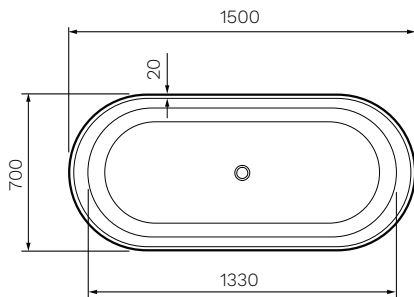

Elli II 1500 Freestanding Bath

Product Code: ABF15070L

The Elli II 1500 Freestanding Bath maintains its iconic shape and feel, now in Lucite®, a non-porous, scratch resistant and easy to clean sanitary grade acrylic. Compact in design without compromising on comfort while also allowing for a generous 200L water capacity.

Gloss
White

- Colour & Finish** — Gloss White
- Material** — Lucite® Acrylic
- Dimensions** — 1500 x 700 x 600mm
- Overflow** — No
- Capacity** — 200 Litres
- Waste Outlet** — 40mm Pop-up Plug & Waste to be ordered separately (TA4000)
- Legs** — Attached Adjustable Leveling Feet
- Warranty** — 25 Years (Conditions Apply)