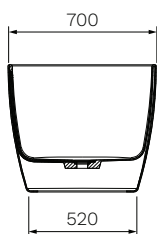

Gloss
White

- Colour & Finish** — Gloss White
- Material** — Lucite® Acrylic
- Dimensions** — 1500 x 700 x 600mm
- Overflow** — No
- Capacity** — 200 Litres
- Waste Outlet** — 40mm Pop-up Plug & Waste to be ordered separately (TA4000)
- Legs** — Attached Adjustable Leveling Feet
- Warranty** — 25 Years (Conditions Apply)