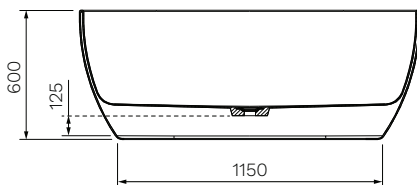

Gloss
White

- Colour & Finish** — Gloss White
- Material** — Lucite® Acrylic
- Dimensions** — 1500 x 700 x 600mm
- Overflow** — No
- Capacity** — 200 Litres
- Waste Outlet** — 40mm Pop-up Plug & Waste to be ordered separately (TA4000)
- Legs** — Attached Adjustable Leveling Feet
- Warranty** — 25 Years (Conditions Apply)